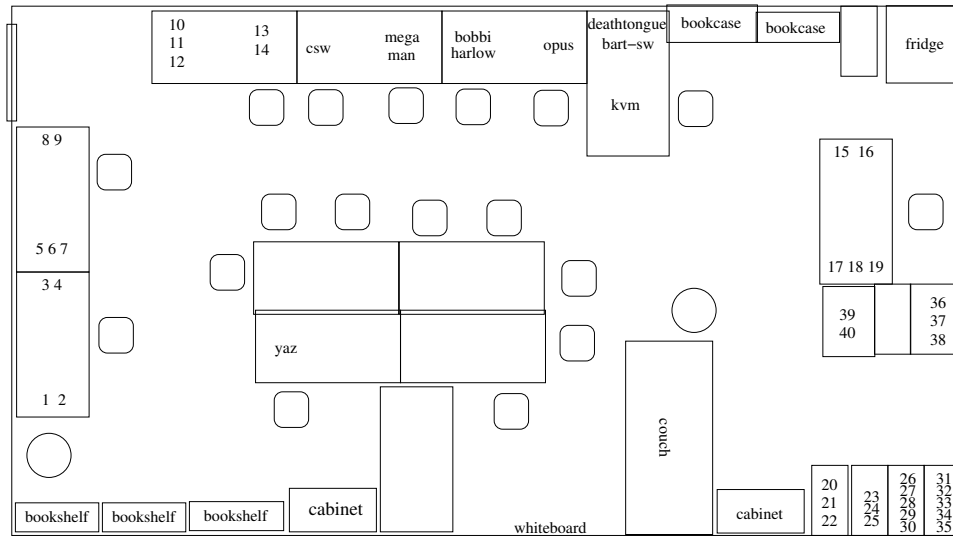

Drawer Map—By Name

/afs/sipb/project/office/drawers/assignments.csv

For a drawer (de)allocation, please contact sipb-czar@mit.edu

Names in *italics* have relinquished their drawer, but have yet to clean it out.